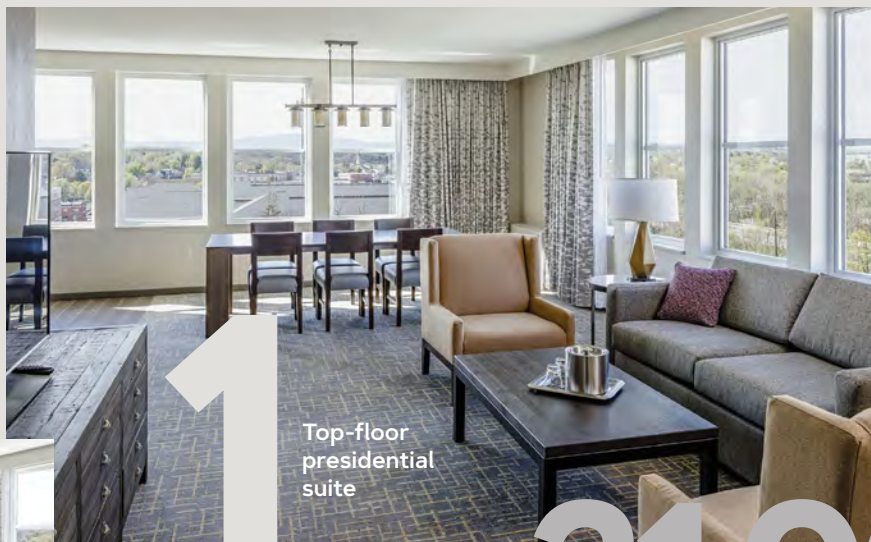

BY THE NUMBERS

ADDING TO THE EQUATION

Enhanced air service, new hotel and conference center are pluses for JMU

The Hotel Madison and Shenandoah Valley Conference Center brings comfortable elegance.

230
Rooms in the hotel

5 Executive suites

Top-floor presidential suite

50
Extended-stay suites

73
Deluxe rooms with king beds

21,000
Square feet of banquet and meeting space

1,000
Square feet of outdoor terrace space

7 Floors
3 Elevators

101
Rooms with two queen beds